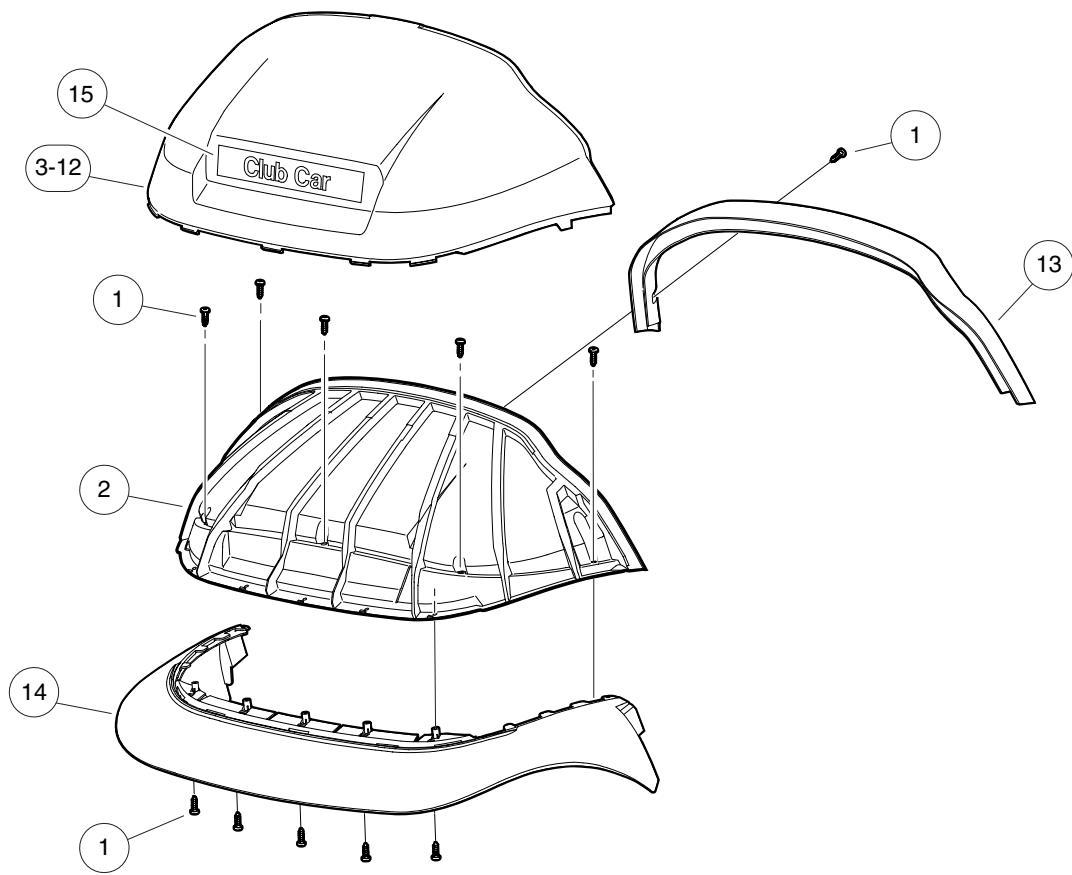

1
G
E

000434-001

FRONT BODY

ITEM	PART NO.	DESCRIPTION	QTY
		1 2 3 4	
1	102296020	Screw, Torx Pan Hd Pt, M6 X 20	14
2	102501501	Brow	1
3	102502401	Panel, Beauty Front, White	1
4	102502402	Panel, Beauty Front, Beige	1
5	102502404	Panel, Beauty Front, Gray	1
6	102502405	Panel, Beauty Front, Red	1
7	102502406	Panel, Beauty Front, Burgundy	1
8	102502407	Panel, Beauty Front, Green	1
9	102502408	Panel, Beauty Front, Blue	1
10	102502409	Panel, Beauty Front, Black	1
11	102502411	Panel, Beauty, Front, Cayenne	1
12	102502413	Panel-beauty Front, Atlantic	1
13	102502501	Brow Cap	1
14	102534404	Fascia, Blk	1
15	103816601	Nameplate -cc	1

1
G
E