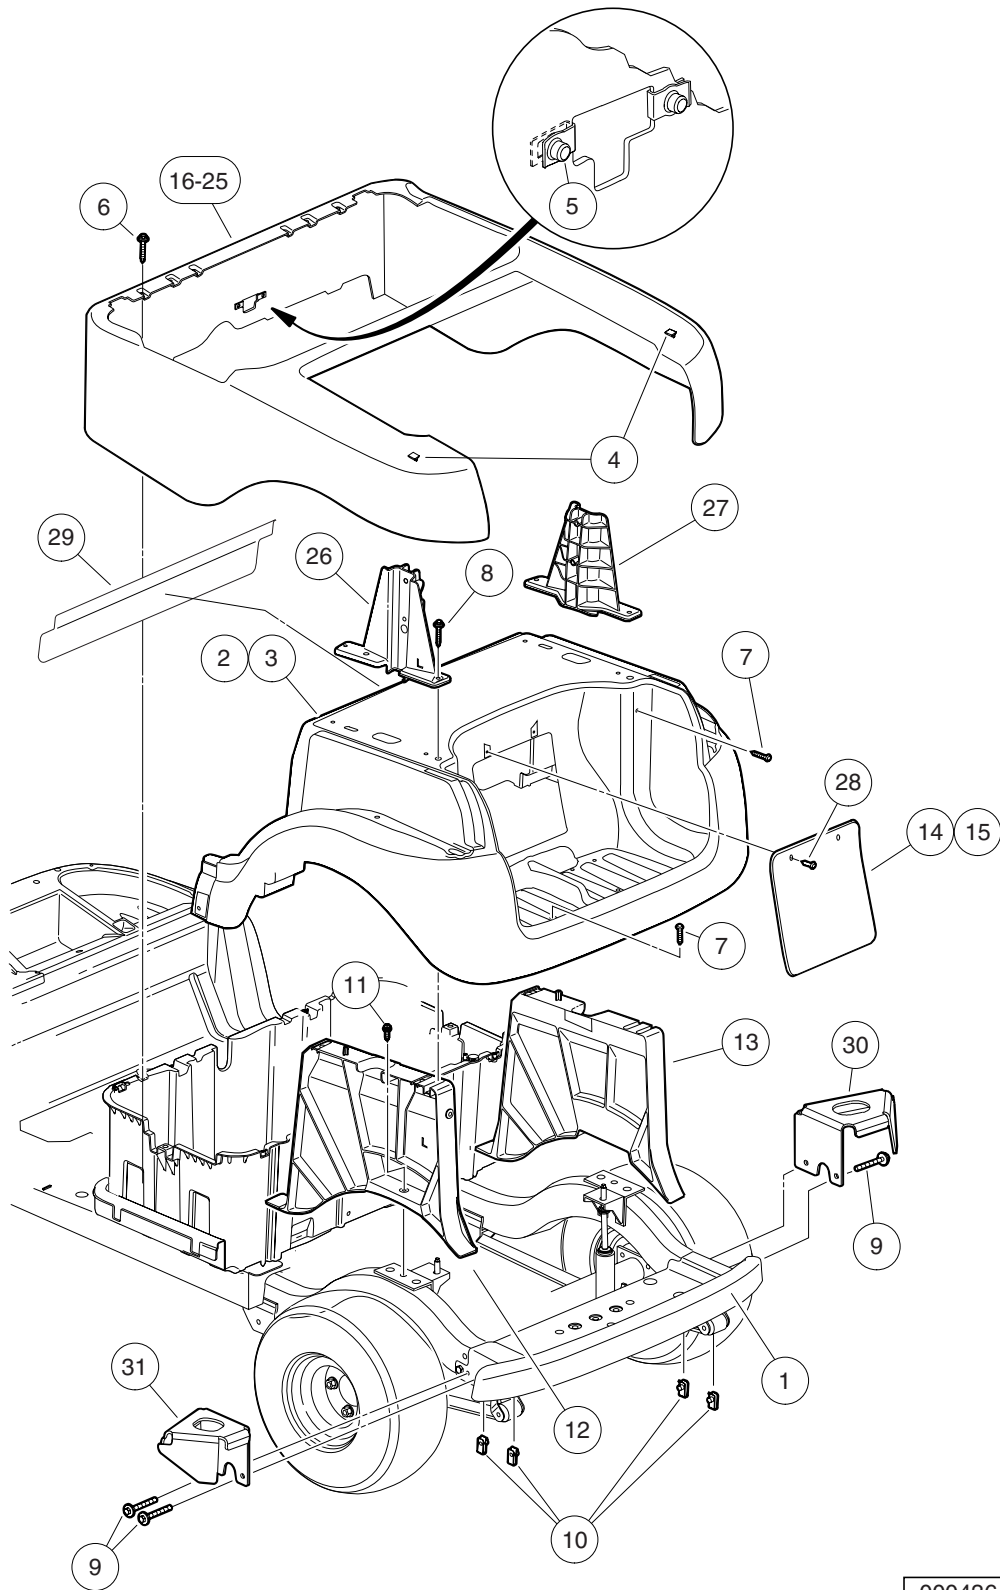

1
G
E

000436-003

REAR BODY

ITEM	PART NO.	DESCRIPTION	QTY
		1 2 3 4	
1	102279001	Rear Bumper Beam	1
2	102279103	Underbody - Rear, Grey	1
3	102279104	Underbody - Rear, Blk	1
4	102292701	Clip-body-trim	2
5	102296601	U-nut, M6-1.0 Prev Torque	2
6	102297230	Screw,m6,torx,interlock,thread	4
7	102298030	Screw, K80x30, Torx Pn Hd Pt	4
8	102298240	Bolt, Flange Head, M8-1.25 X 40	2
9	102298580	M8-1.25 X 80 Sems	4
10	102298601	J-clip - M8 X 1.25	4
11	102298716	M8-1.25x16 Taptite	2
12	102500501	Asm, Rear U/b Support, Lh	1
13	102500601	Asm, Rear U/b Support, Rh	1
14	102501401	Panel, Access, Gray	1
15	102501402	Panel, Access, Black	1
16	102502301	Panel, Beauty, Rear, White	1
17	102502302	Panel, Beauty, Rear, Beige	1
18	102502304	Panel, Beauty, Rear, Gray	1
19	102502305	Panel, Beauty, Rear, Red	1
20	102502306	Panel, Beauty, Rear, Burgundy	1
21	102502307	Panel, Beauty, Rear, Green	1
22	102502308	Panel, Beauty, Rear, Blue	1
23	102502309	Panel, Beauty, Rear, Black	1
24	102502311	Panel-beauty Rear, Cayenne	1
25	102502313	Panel-beauty Rear, Atlantic	1
26	102502901	Bracket, Canopy Support Left-Hand	1
27	102503001	Bracket, Canopy Support Right-Hand	1
28	102967901	Rivet, Removable, Tuflok 1/4"	2
29	N/A	Diverter, Precedent Water	1
30	103677401	Bracket, Bmpr, Pas	1
31	103677402	Bracket, Bmpr, Drv	1

1
G
E