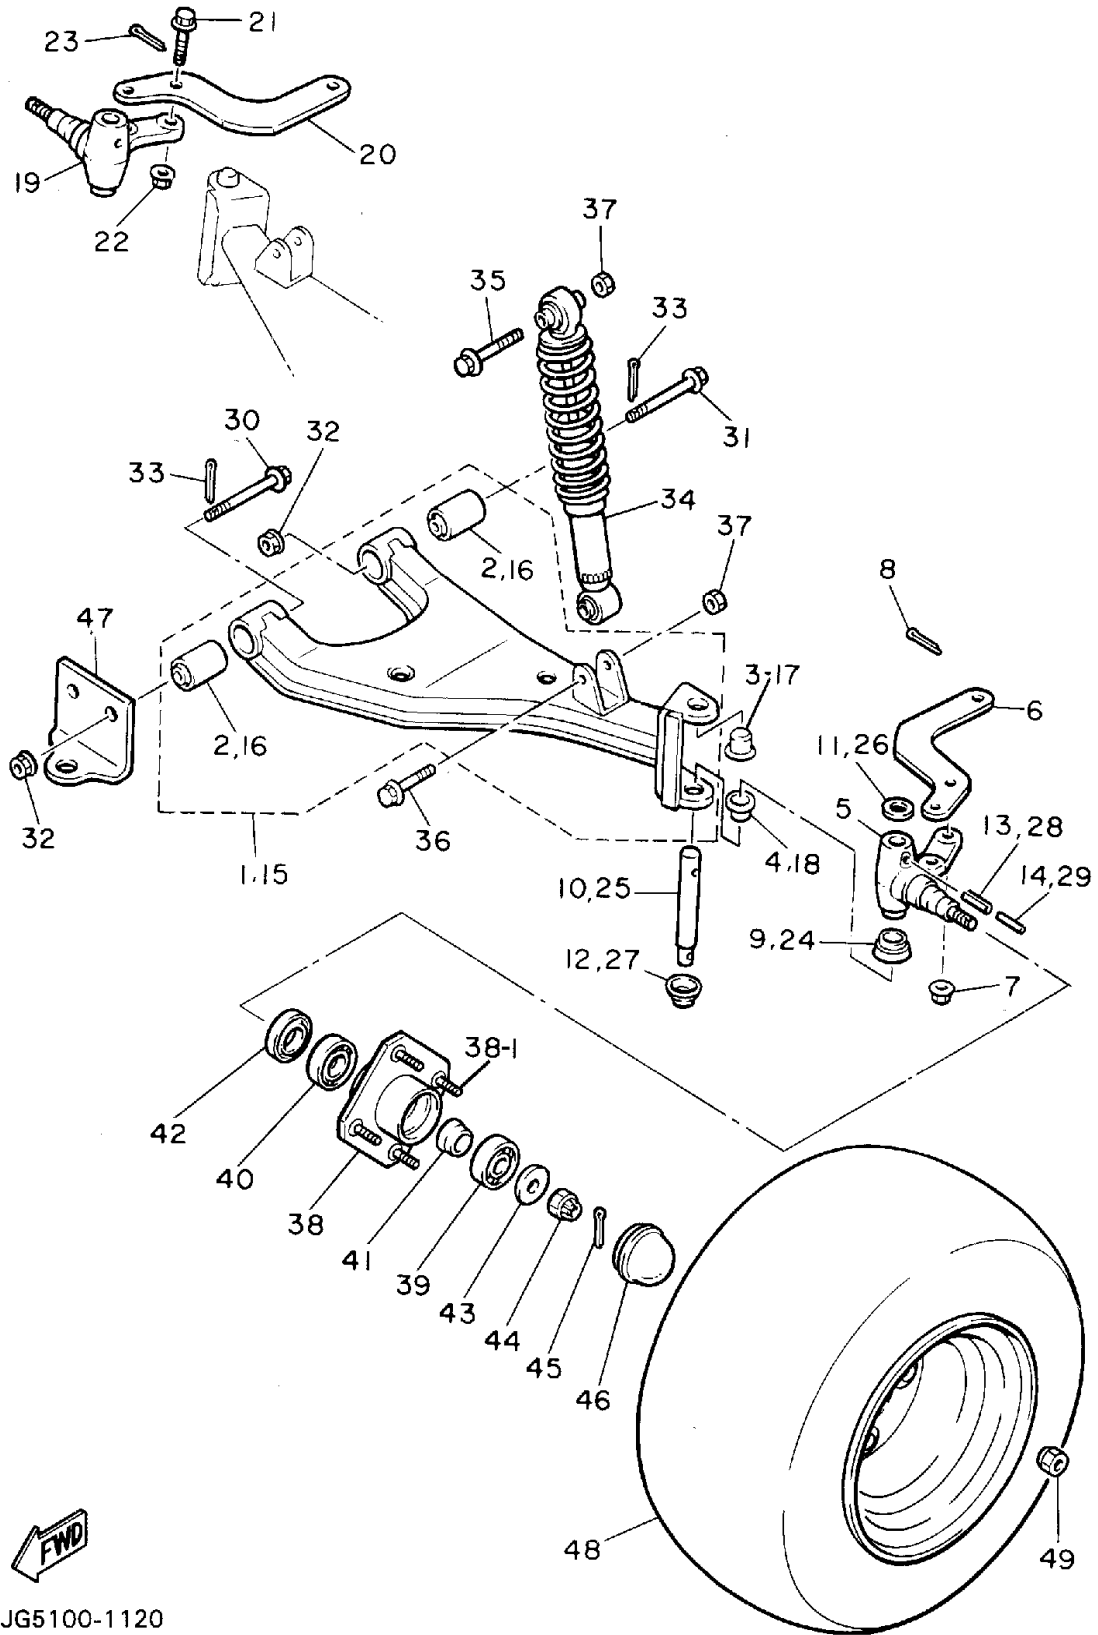

FRONT SUSPENSION - WHEEL

Ref. No.	Part Number	Description	Qty	Remarks
28	91609-60028-00	PIN, SPRING	1	
29	91609-35028-00	PIN, SPRING	1	
30	90105-10357-00	BOLT, FLANGE	2	
31	90105-10357-00	BOLT, FLANGE	2	
32	90185-10115-00	NUT, SELF-LOCKING	4	
33	91401-25020-00	PIN, COTTER	4	
34	JG5-F3350-00-00	SHOCK ABSORBER ASSEMBLY	2	YPAD
35	97002-10065-00	BOLT	2	
36	97012-10050-00	BOLT (97002-10050-00)	2	
37	95601-10100-00	NUT, U (95602-10100-00)	4	
38	JG5-WF511-00-00	HUB	2	
39	93306-20437-00	BEARING	2	
40	93306-00511-00	BEARING	2	
41	90387-241M7-00	COLLAR	2	
42	93102-30083-00	SEAL, OIL	2	
43	90209-32271-00	WASHER	2	
44	95601-14100-00	NUT, U (95602-14100-00)	2	
45	91401-25020-00	PIN, COTTER	2	
46	J17-25118-00-00	COVER, HUB DUST	2	
47	ABA-JF287-00-00	BRACKET 1 ASSEMBLY	1	
48	JG5-F5100-10-00	REAR WHEEL ASSEMBLY	2	LM
49	90179-12262-00	NUT	8	
38-1	90114-12800-00	. BOLT, RIBBED NECK	8	

JG5100-1120

B5