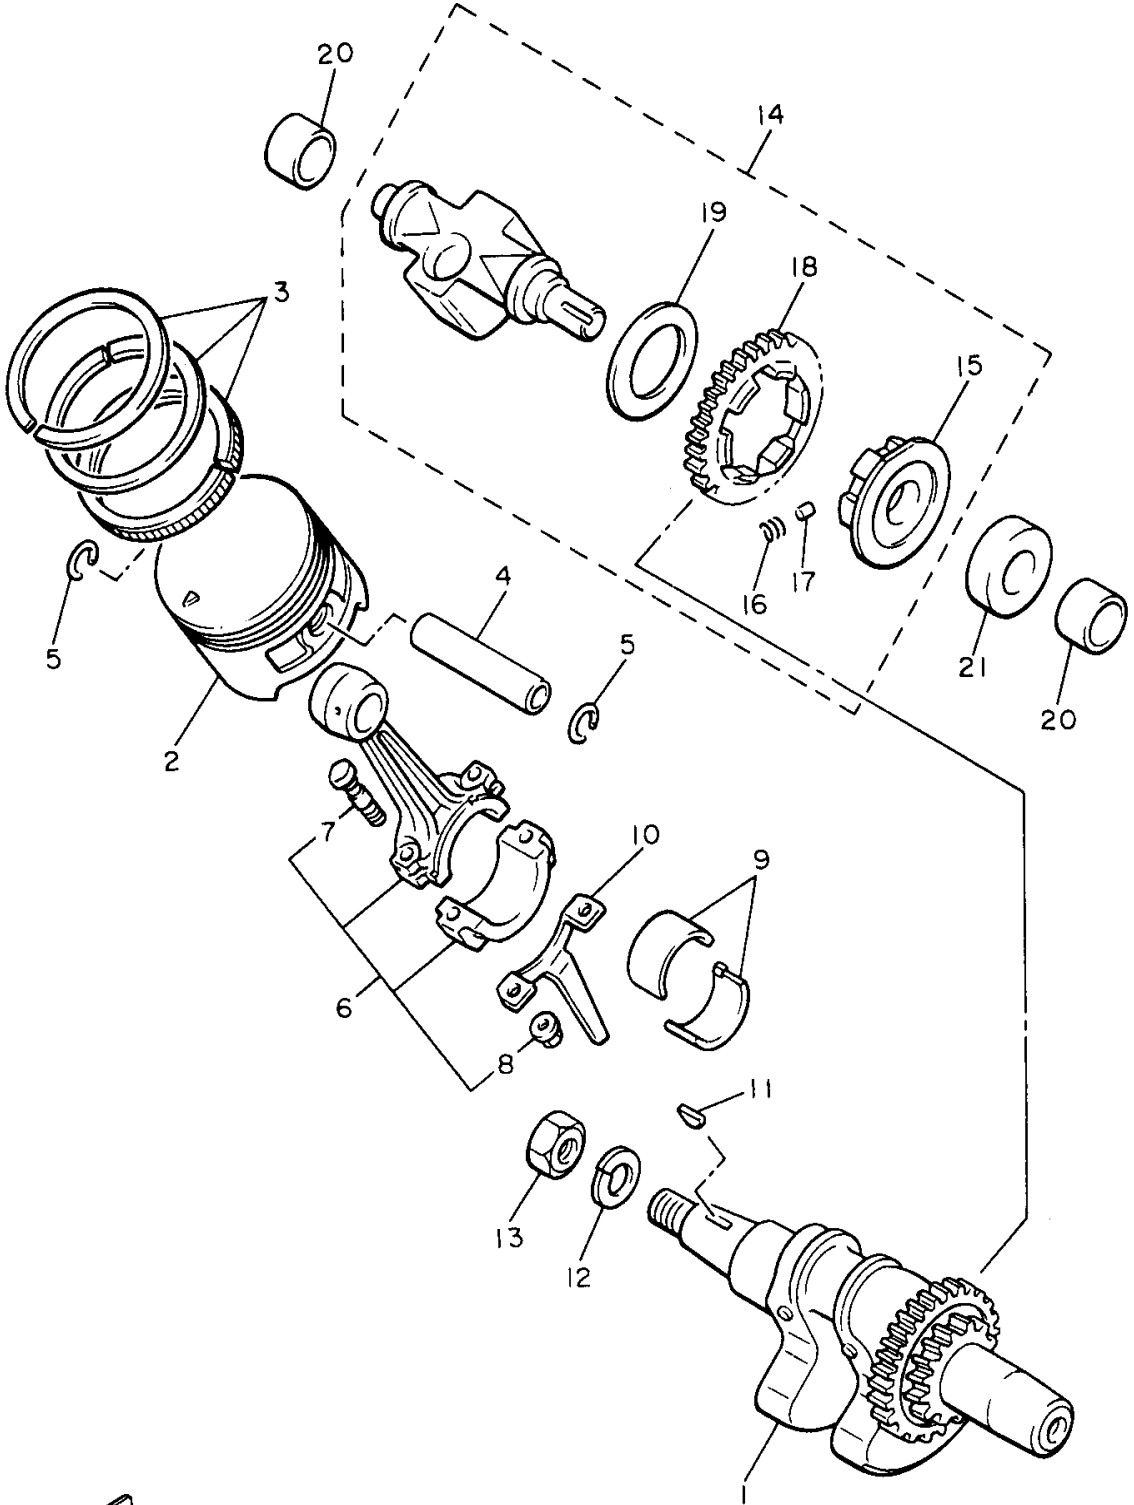

CRANKSHAFT - PISTON

Ref. No.	Part Number	Description	Qty	Remarks
1	J38-11400-00-00	CRANKSHAFT ASSEMBLY ...	1	
2	JN5-11631-00-96	PISTON (STD)	1	STD
	JN5-11635-00-00	PISTON (0.25MM O/S)	1	AP
	JN5-11636-00-00	PISTON (0.50MM O/S)	1	AP
3	JN5-11610-00-00	PISTON RING SET (STD)	1	STD
	JN5-11610-10-00	PISTON RING SET (0.25MM O/S)	1	AP
	JN5-11610-20-00	PISTON RING SET (0.50MM O/S)	1	AP
4	7A9-11633-00-00	PIN, PISTON	1	
5	93450-19047-00	CIRCLIP	2	
6	J38-11650-00-00	CONNECTING ROD ASSEMBLY	1	
7	J38-11654-00-00	. BOLT, CONNECTING ROD ..	2	
8	90179-08327-00	. NUT	2	
9	J38-11656-00-00	BEARING, CON-ROD	2	UR (BROWN)
	J38-11656-10-00	BEARING, CON-ROD	2	UR (BLACK)
	J38-11656-20-00	BEARING, CON-ROD	2	UR (BLUE)
10	J38-11657-00-00	SPLASHER, OIL	1	
11	90280-16053-00	KEY, WOODRUFF	1	
12	92907-16100-00	WASHER	1	
13	90170-16182-00	NUT	1	
14	J38-Y1149-00-00	BALANCER ASSEMBLY	1	
15	J38-11496-00-00	. BOSS, BUFFER	1	
16	90501-21133-00	. SPRING, COMPRESSION	6	
17	93605-10090-00	. PIN, DOWEL	3	
18	J38-11531-00-00	. GEAR, BALANCE WT	1	
19	90201-201G9-00	. WASHER, PLATE	1	
20	90387-155R3-00	COLLAR	2	
21	90387-152M7-00	COLLAR	1	

J38100-7020