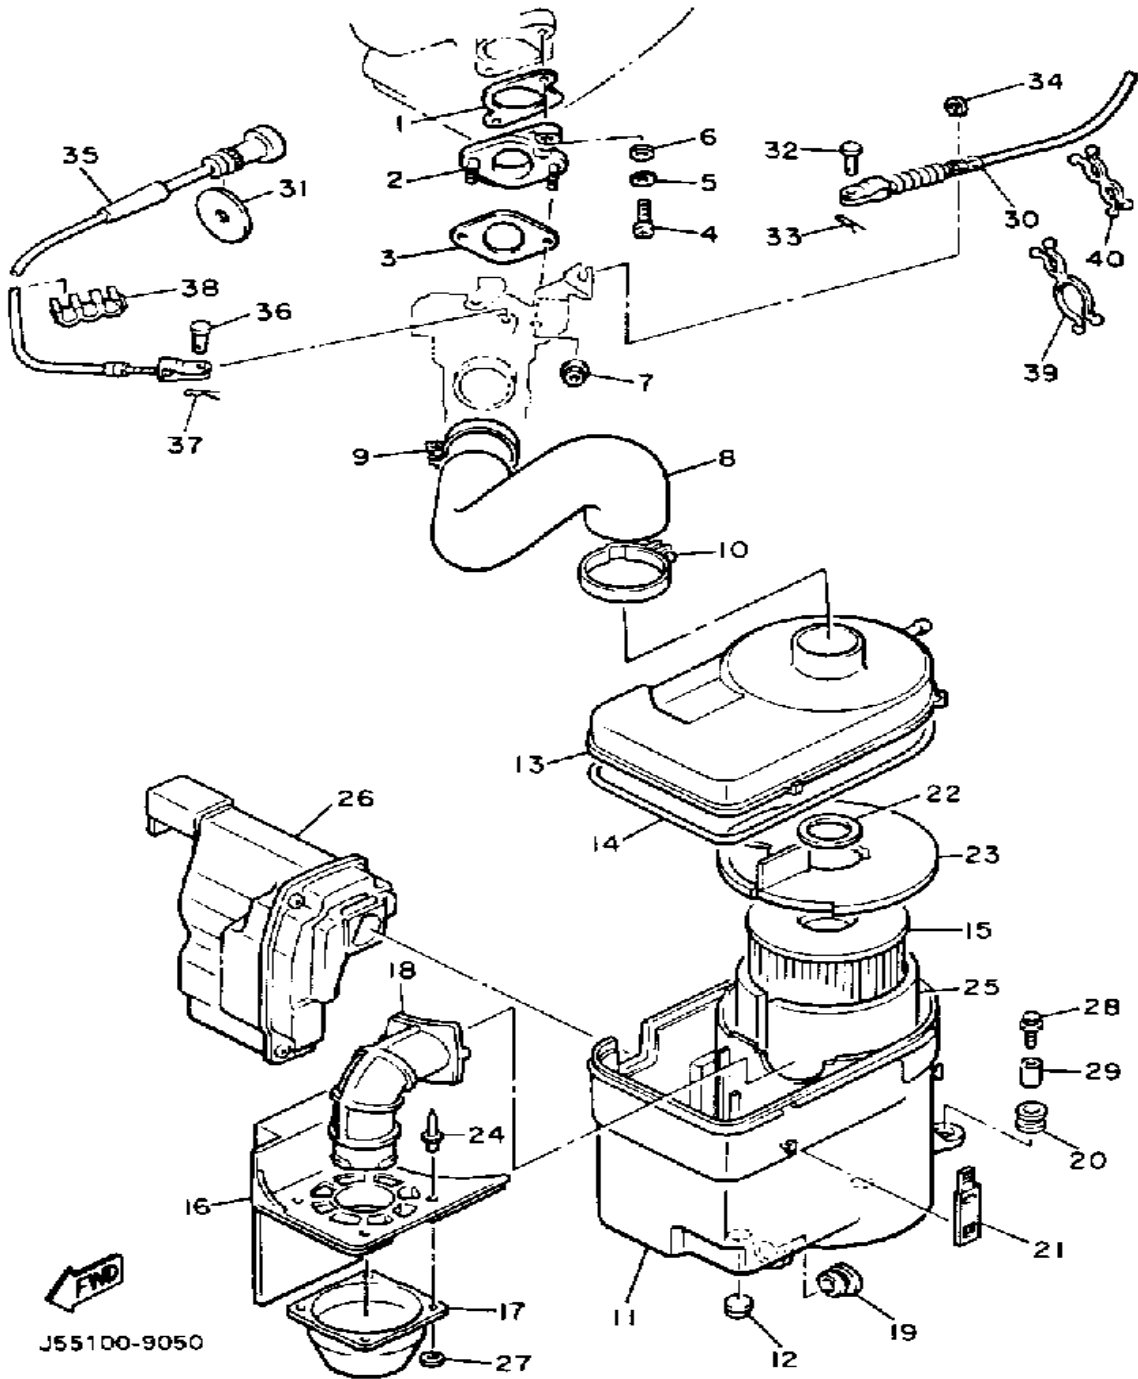

AIR FILTER

Ref. No.	Part Number	Description	Qty	Remarks
1	J38-13556-00-00	GASKET, MANIFOLD	1	
2	J38-13596-00-00	JOINT, CARBURETOR 2	1	
3	J38-13557-00-00	GASKET	1	
4	98580-06030-00	SCREW PAN HEAD	2	
5	92995-06100-00	WASHER, SPRING	2	
6	92990-06600-00	WASHER, PLATE	2	
7	95601-06200-00	NUT, U FLANGE	2	
8	J38-14453-01-00	JOINT, AIR CLEANER 1	1	
9	90460-43279-00	CLAMP, HOSE	1	
10	90460-53239-00	CLAMP, HOSE	1	
11	J38-14411-01-00	CASE, AIR CLEANER 1	1	
12	90480-14100-00	GROMMET	2	
13	J38-14412-02-00	CAP, CLEANER CASE 1	1	
14	50M-14462-01-00	SEAL	1	
15	J38-14450-00-00	ELEMENT ASSEMBLY, AIR CLEANER	1	
16	J38-14484-00-00	PLATE, CLEANER CASE FITTING	1	
17	J38-14479-00-00	FUNNEL	1	
18	J38-14419-00-00	PIPE	1	
19	90480-18277-00	GROMMET	1	
20	90480-13238-00	GROMMET	2	
21	J10-14436-00-00	HOOK	4	
22	J38-14416-00-00	GASKET, AIR CLEANER	1	
23	J38-1441F-00-00	PARTN, AIR CLNR CSAIR CLEANER CASE	1	
24	90267-40073-00	RIVET, BLIND	4	
25	J10-14417-00-00	COVER 1	1	
26	J38-1446A-01-00	SURGE TANK ASSEMBLY	1	
27	92990-04200-00	WASHER, PLAIN	4	

CONTINUED ON NEXT FRAME ➤