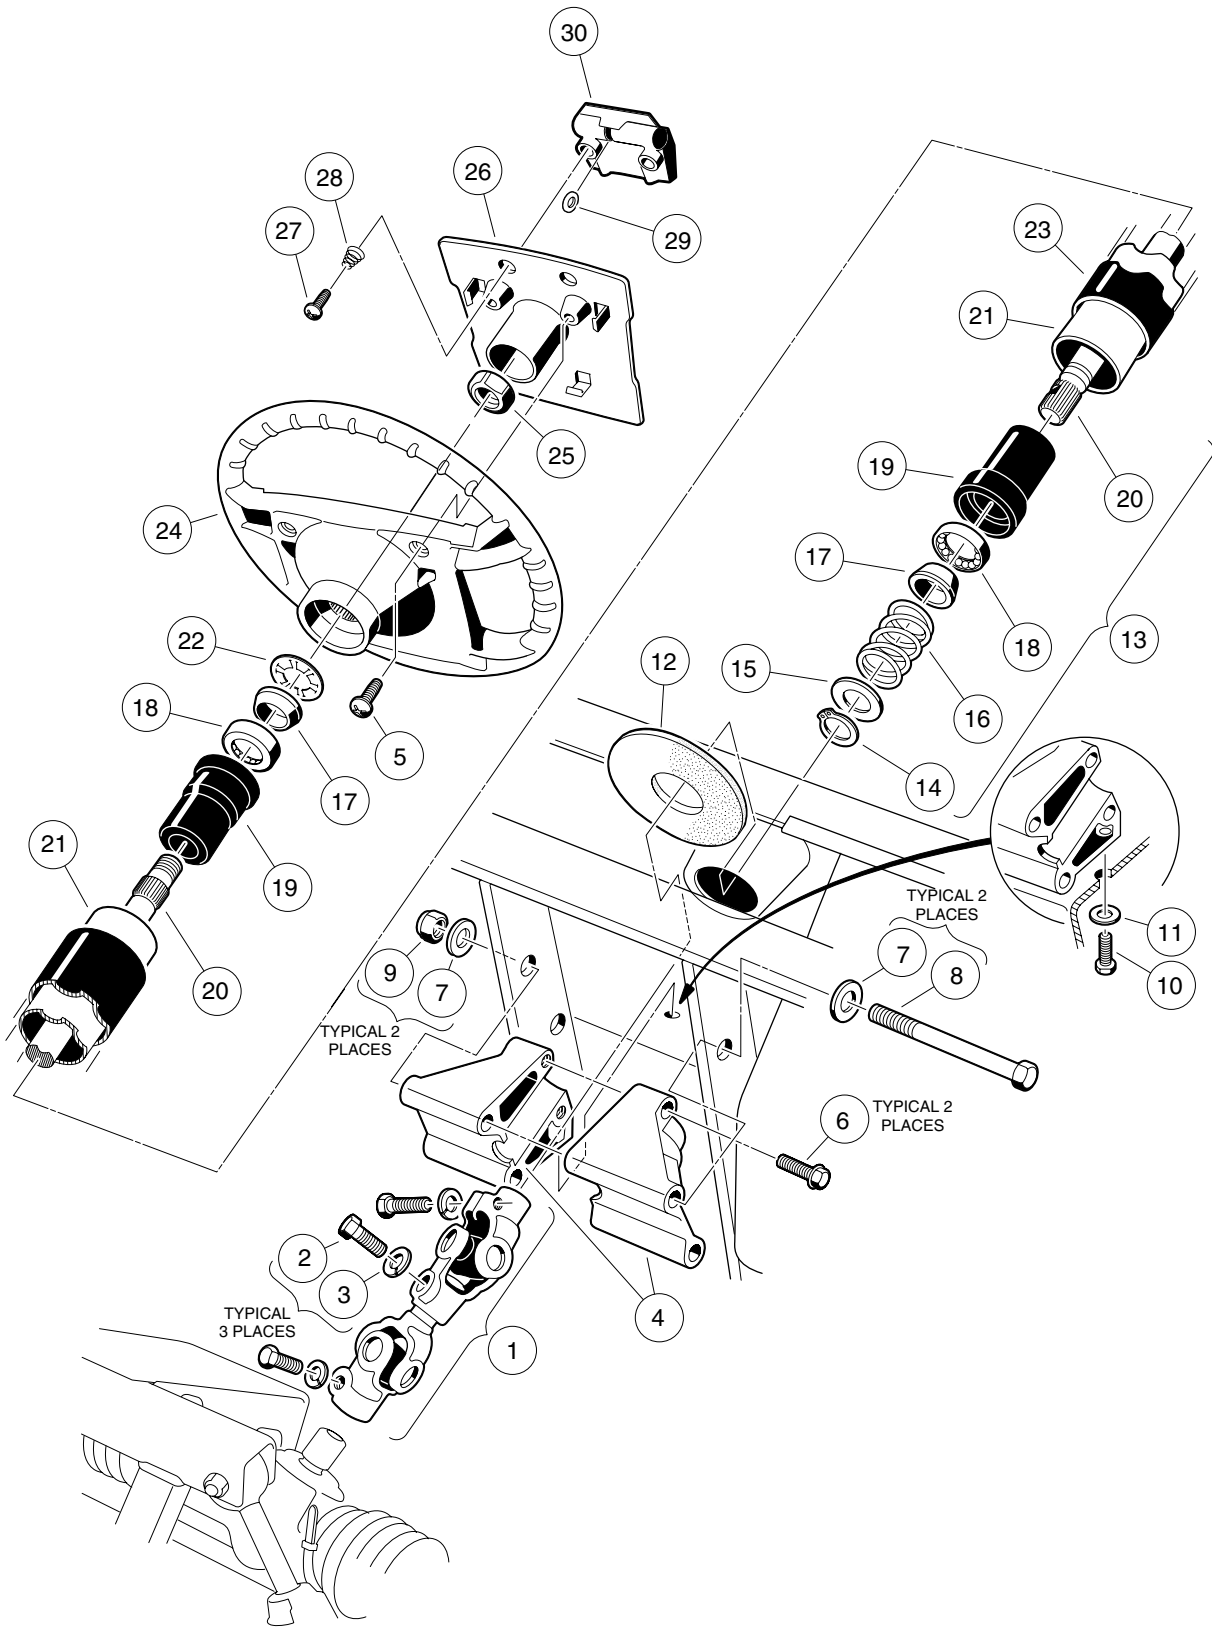

**5
G
E**

STEERING COLUMN

ITEM	PART NO.	DESCRIPTION	QTY
		1 2 3 4	
1	1013861	Joint, Compound Steering (includes items 2 and 3)	1
2	1017226	Screw, Hex Head Cap, M8 x 1.25 x 30 mm	3
3	7174	Washer, Lock, 5/16	3
4	101984801	Kit, Steering Column Mounting Bracket	1
5	1016663	Screw, Phillips, Type A, #12-11 x 5/8	2
6	1016269	Screw, Hex Washer Head Thread-Forming, 5/16-18 x 2	2
7	334	Washer, Flat, 3/8	4
8	1016183	Screw, Hex Head Cap, 3/8-16 x 7	2
9	8754	Nut, Nylon Lock, 3/8-16	2
10	1014288	Screw, Hex Washer Head Thread-Forming, 5/16-18 x 3/4	1
11	1011697	Washer, Flat, 5/16	1
12	102278001	Boot, Steering Column	1
13	1016181	Assembly, Steering Column (includes items 14 - 22)	1
14	1012605	Ring, Retaining	1
15	1012604	Washer, Steel, 5/8	1
16	1014217	Spring, Compression	1
17	1014125	Wedge	2
18	1014213	Assembly, Bearing	2
19	1014126	Seat, Bearing	2
20	1015545	Shaft, Steering Column	1
21	1016622	Column, Aluminum Steering	1
22	1014214	Ring, Retaining	1
23	1016263	Cover, Steering Column	1
24	1016156	Wheel, Steering	1
25	1017273	Nut, Nylon Lock, 5/8-18	1
26	1016219	Assembly, Scorecard Plate (includes items 27 - 30)	1
27	1012565	Screw, Round Head, #12-14 x 1	2
28	1012566	Spring, Tapered Compression	2
29	1016214	Grip, Pencil	1
30	1016154	Clip, Scorecard	1
	1014216	Kit, Steering Column Rebuild (not shown)	A/R