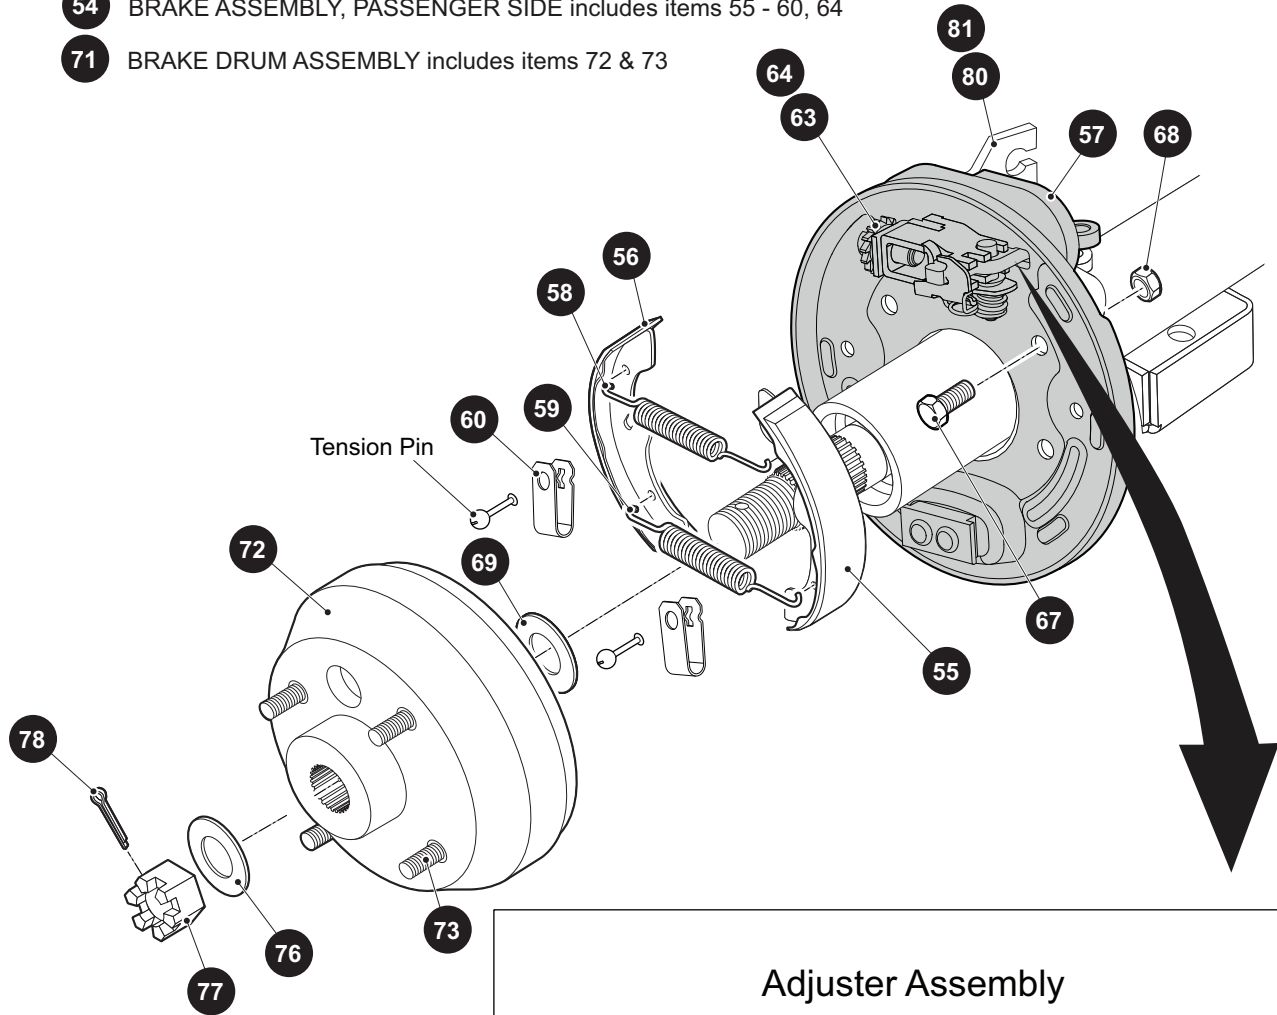

**TOP PULL**

- 53** BRAKE ASSEMBLY, DRIVER SIDE includes items 55 - 60, 63
- 54** BRAKE ASSEMBLY, PASSENGER SIDE includes items 55 - 60, 64
- 71** BRAKE DRUM ASSEMBLY includes items 72 & 73

ITEM	PART NO.	1	2	3	4	5	DESCRIPTION	QTY.
63	612418						GEAR ADJUSTER (DRIVER SIDE).....	1
64	612417						GEAR ADJUSTER (PASSENGER SIDE).....	1
65								
66								
67	17083G2						HEX HEAD BOLT, 5/16" - 24 X 1" LG.....	8
68	15126G1						LOCK NUT, 5/16" - 24 .....	8
69	15485G1						FLAT WASHER, 1/4" .....	2
70								
71	19186G1						BRAKE DRUM ASSEMBLY (INCLUDES ITEMS 72 & 73) .....	2
72	18500G2						BRAKE DRUM .....	1
73	19862G1						LUG BOLT, 1/2" - 20 X 1 3/16" LG .....	4
74								
75								
76	15487G1						FLAT WASHER, 1 3/8" O.D.....	2
77	612928						CASTELLATED NUT, 5/8" - 18.....	2
78	10387G1						COTTER PIN, 1/8" X 1 1/2" LG .....	2
79								
80	608200						BRAKE CABLE BRACKET (PASSENGER SIDE).....	1
81	608201						BRAKE CABLE BRACKET (DRIVER SIDE) .....	1
82								
83	70690G02						BRAKE PEDAL ASSEMBLY (WITH BRAKE LIGHTS) (INCLUDES ITEMS 84 - 110) .....	1
84	70686G02						BRAKE PEDAL .....	1
85	70611G02						PARK BRAKE PEDAL.....	1
86								
87	70257G01						SERVICE BRAKE PAD .....	1
88	70256G01						PARK BRAKE PAD .....	1
89	16409G1						OVAL RIVET, 3/16" X 7/16" LG.....	9
90								
91	70258G03						SERVICE BRAKE PEDAL PLATE .....	1
92	70682G01						PIVOT PIN .....	1
93	70681G01						TORSION SPRING .....	2