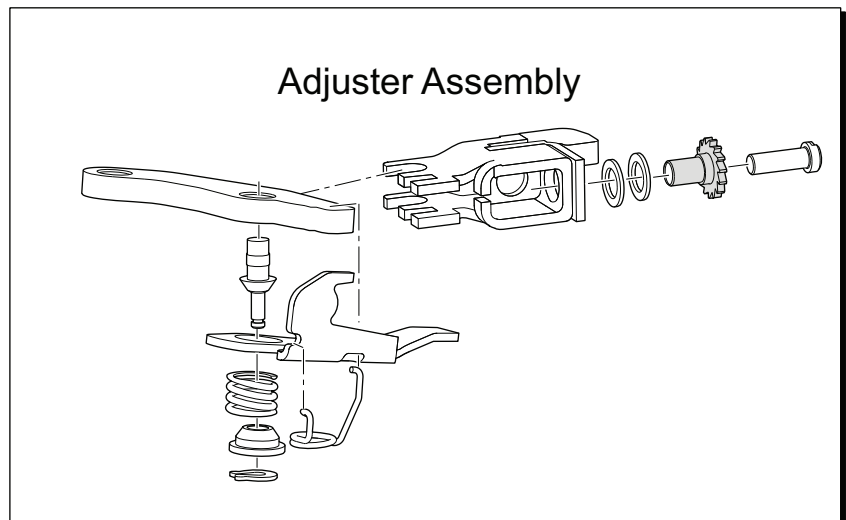

**TOP PULL**

- 53** BRAKE ASSEMBLY, DRIVER SIDE includes items 55 - 60, 63
- 54** BRAKE ASSEMBLY, PASSENGER SIDE includes items 55 - 60, 64
- 71** BRAKE DRUM ASSEMBLY includes items 72 & 73

ITEM	PART NO.	1	2	3	4	5	DESCRIPTION	QTY.
63	612418						GEAR ADJUSTER (DRIVER SIDE).....	1
64	612417						GEAR ADJUSTER (PASSENGER SIDE).....	1
65								
66								
67	17083G2						HEX HEAD BOLT, 5/16" - 24 X 1" LG.....	8
68	15126G1						LOCK NUT, 5/16" - 24 .....	8
69	15485G1						FLAT WASHER, 1/4" .....	2
70								
71	19186G1						BRAKE DRUM ASSEMBLY (INCLUDES ITEMS 72 & 73) .....	2
72	18500G2						BRAKE DRUM .....	1
73	19862G1						LUG BOLT, 1/2" - 20 X 1 3/16" LG .....	4
74								
75								
76	15487G1						FLAT WASHER, 1 3/8" O.D.....	2
77	612928						CASTELLATED NUT, 5/8" - 18.....	2
78	10387G1						COTTER PIN, 1/8" X 1 1/2" LG .....	2
79								
80	608200						BRAKE CABLE BRACKET (PASSENGER SIDE).....	1
81	608201						BRAKE CABLE BRACKET (DRIVER SIDE) .....	1
82								
83	70690G02						BRAKE PEDAL ASSEMBLY (WITH BRAKE LIGHTS) (INCLUDES ITEMS 84 - 110) .....	1
84	70686G02						BRAKE PEDAL .....	1
85	70611G02						PARK BRAKE PEDAL.....	1
86								
87	70257G01						SERVICE BRAKE PAD .....	1
88	70256G01						PARK BRAKE PAD .....	1
89	16409G1						OVAL RIVET, 3/16" X 7/16" LG.....	9
90								
91	70258G03						SERVICE BRAKE PEDAL PLATE .....	1
92	70682G01						PIVOT PIN .....	1
93	70681G01						TORSION SPRING .....	2