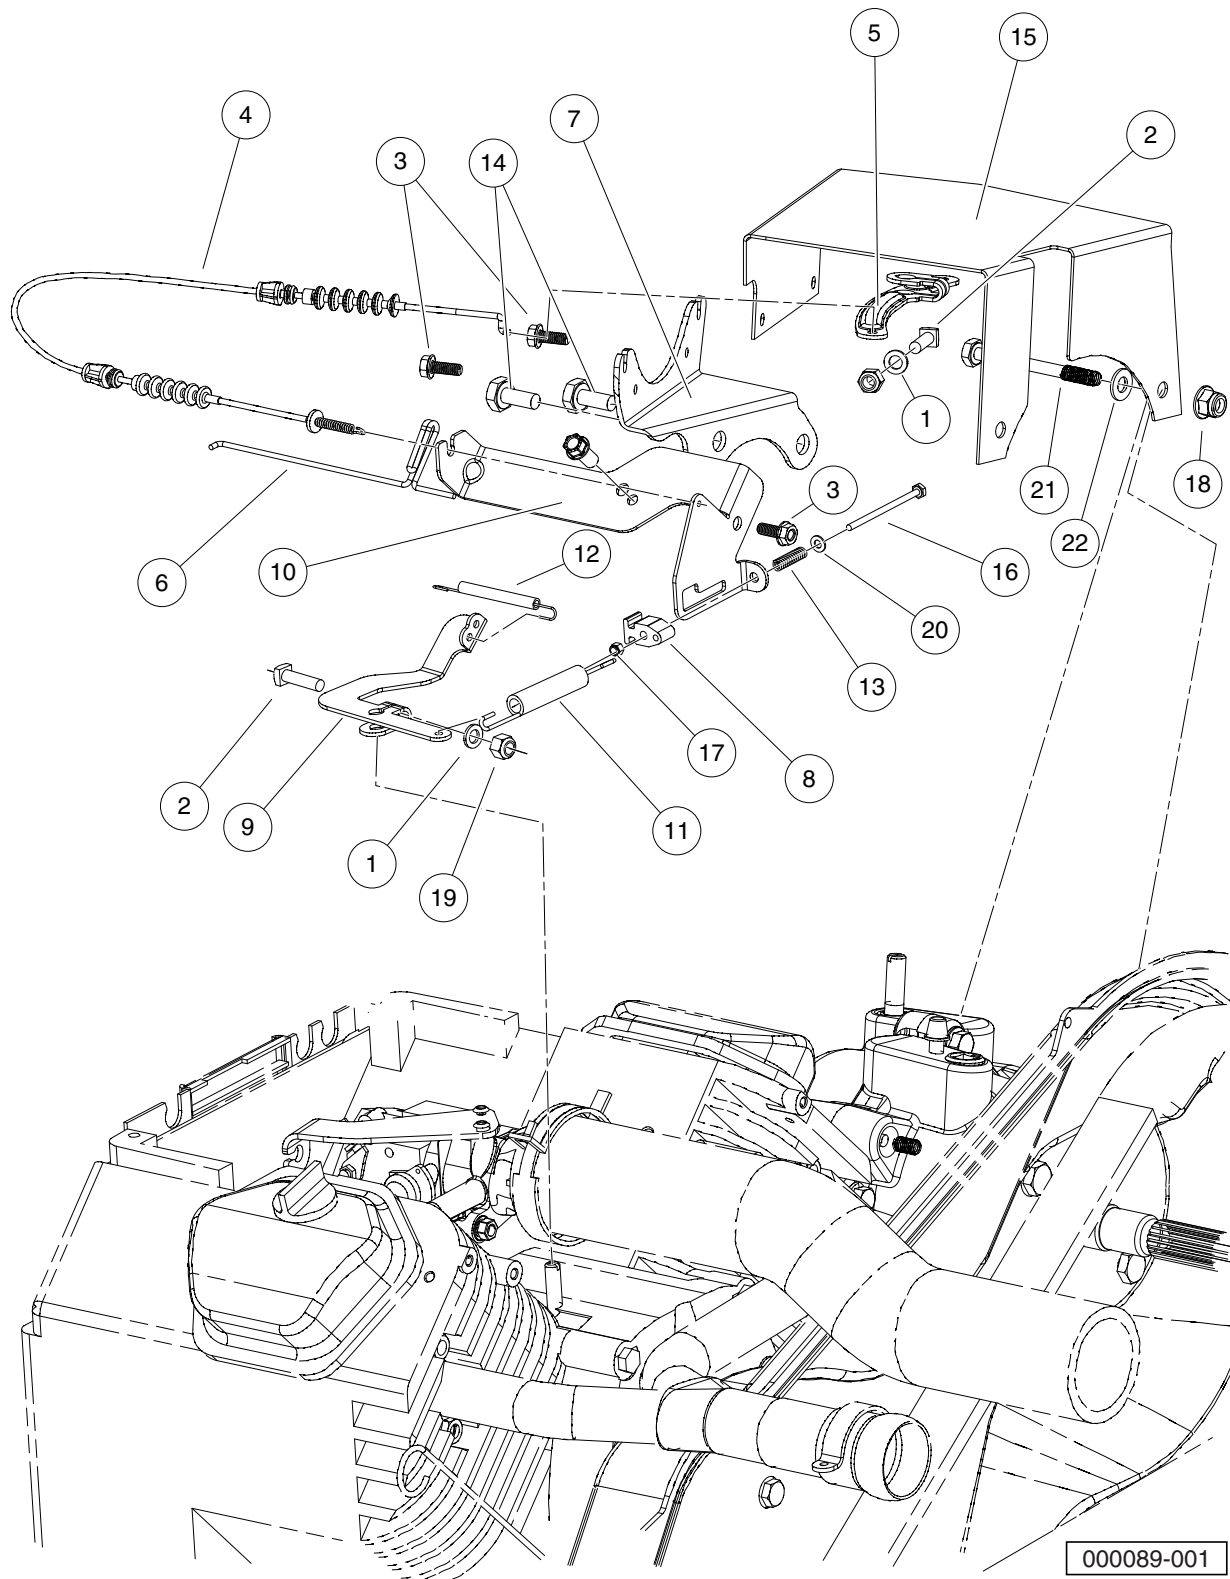

10

G

D

GOVERNOR SYSTEM – GASOLINE VEHICLES

ITEM	PART NO.	DESCRIPTION	QTY
		1 2 3 4	
1	1014007	Washer, 1/4 Flat	2
2	101886101	Screw, 1/4-20 X 1.00 Square-Head	2
3	102296716	Screw, M6 X 16 Tt Hx Fl Hd	3
4	102423701	Cable, Engine Governor	1
5	102433101	Bracket, Governor, Arm, Trans	1
6	102433501	Wire, Governor	1
7	N/A	Bracket, Governor, Trans Cable	1
8	102452301	Adjuster, Spring, Idle	1
9	102454801	Bracket, Arm, Gov, Engine	1
10	102454901	Bracket, Cable, Gov, Engine	1
11	102457001	Spring	1
12	102457101	Spring, Carb	1
13	102457201	Spring, Compression, Adj, Idle	1
14	102490101	Bolt, M10 X 1.5 X 20 Loctite	2
15	102499601	Guard, Governor, Ground Speed	1
16	102616801	Bolt, M4 X .7 X 60	1
17	102616901	Nut Flg, M4 X 0.7 Mech Def	1
18	102618601	Lock Nut, Flg M8 X 1.25 Nylon	1
19	8233	Locknut, 1/4-20 Nylon Insert	2
20	N/A	Washer, M4	1
21	96718978	Bolt, M8 X 1.25 X 80	1
22	96741038	Washer, M8 Hard	1

10

G

D