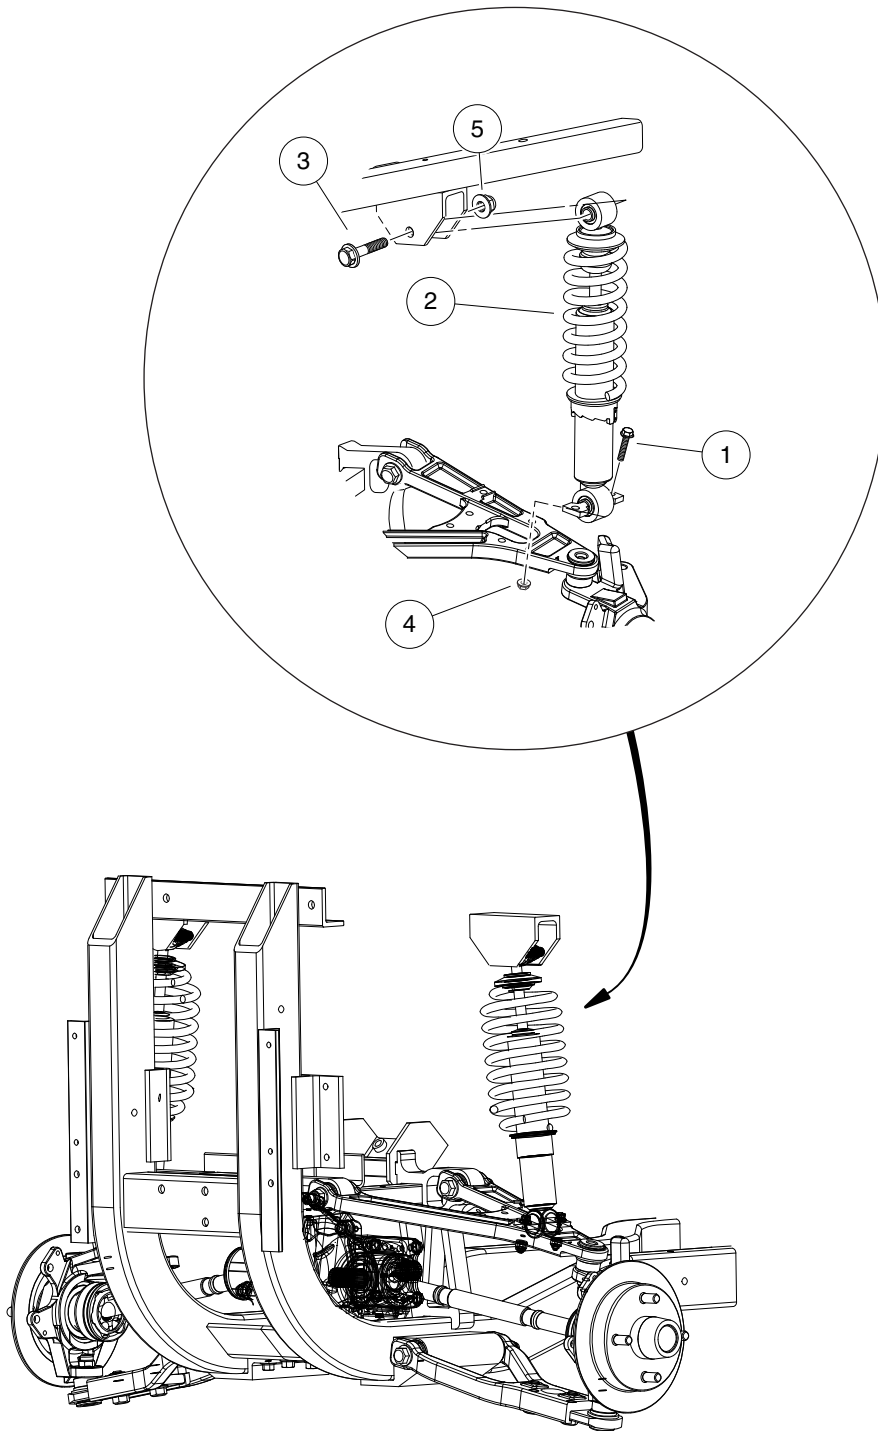

6

G

D

000072-001

FRONT SUSPENSION (STANDARD)

ITEM	PART NO.	DESCRIPTION	QTY
		1 2 3 4	
1	102298240	Bolt, Flange Head, M8-1.25 X 40	4
2	102394002	Shock, Coil Over, Front Hd	2
3	102616301	Bolt, Flange Head, M12 X 1.75 X 70	2
4	102618601	Lock Nut, Flg M8 X 1.25 Nylon	4
5	102620501	Nut Flg, M12x1.75, Nylon Gr 10	2