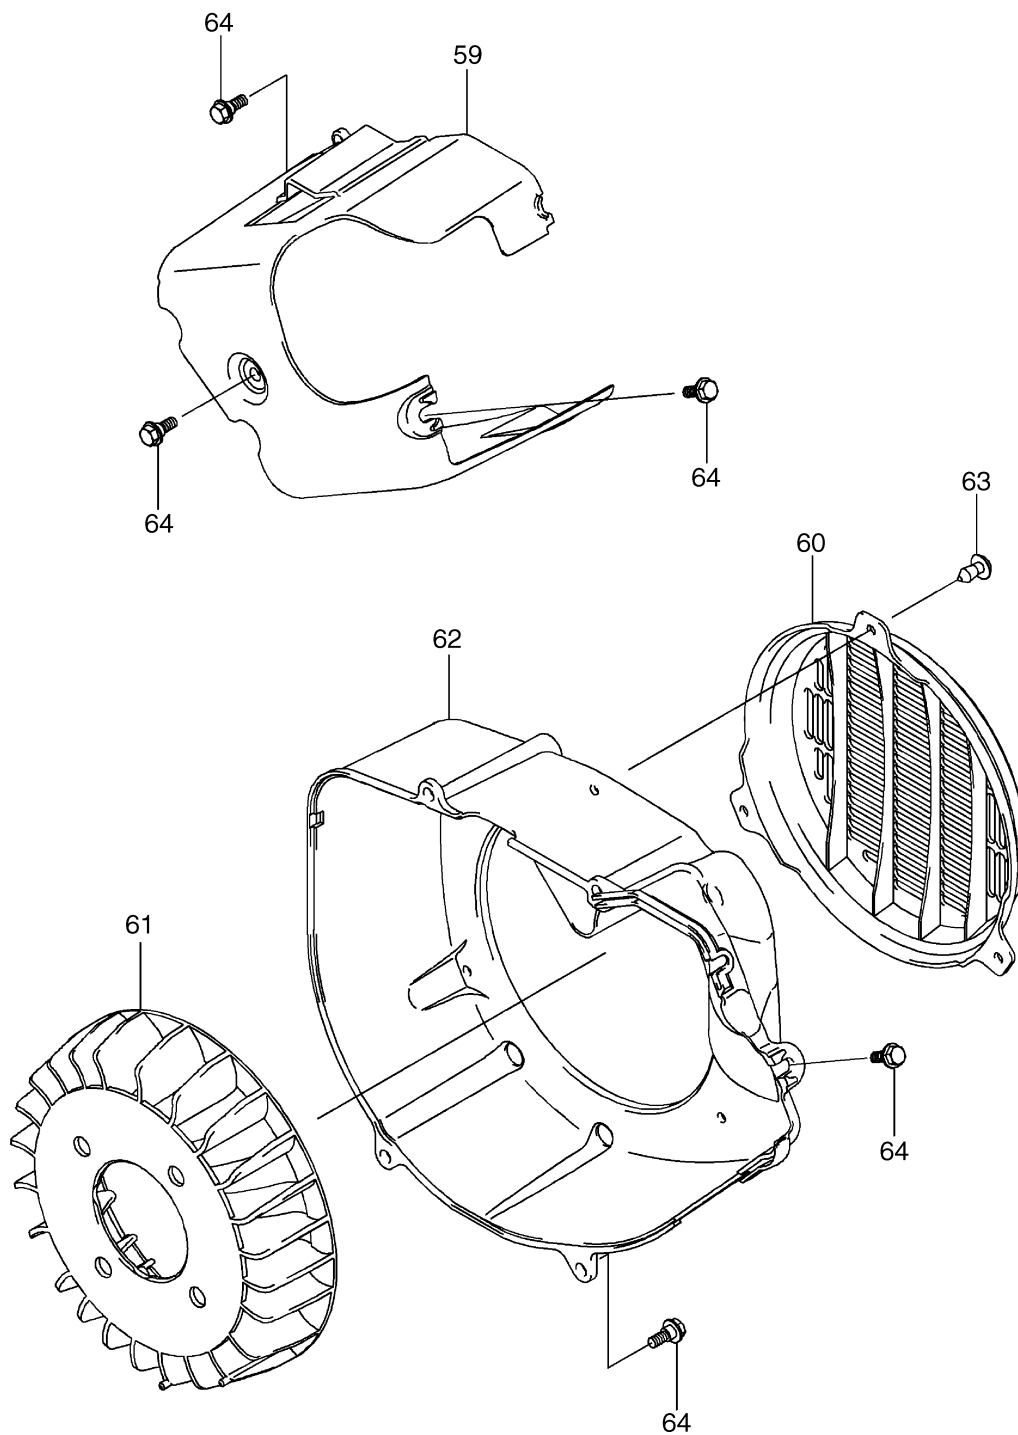

ILLUSTRATED PARTS BREAKDOWN

COOLING

KAWIPB5

ILLUSTRATED PARTS BREAKDOWN

COOLING				
Item	Description	E-Z-GO Part Number	Quantity	
			GOLF	UTILITY
59	SHROUD, ENGINE	603563	1	
60	GUARD	603564	1	1
61	FAN	603566	1	1
62	HOUSING, FAN	603567	1	1
63	RIVET, GUARD	603569	1	1
64	BOLT	603560	5	5